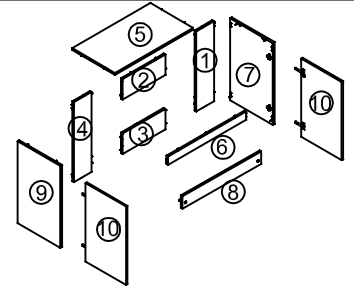

Ref. 7799253 Black
Ref. 7799254 White

Measures:
92 x 50 x 80 cm

Gran Cubic Stand 9250

A 4 x 	B 4 x 	C 14 x 	D 14 x 	E 30 x 	F 16 x 	G 9 x 	H 4 x 
---	---	--	--	--	--	---	---

C	x8
D	x6
E	x16
G	x3

B	x2
C	x6
D	x4
E	x14
F	x4
G	x4

B	x2
D	x4
F	x4
G	x2

A	x4
F	x8
H	x4